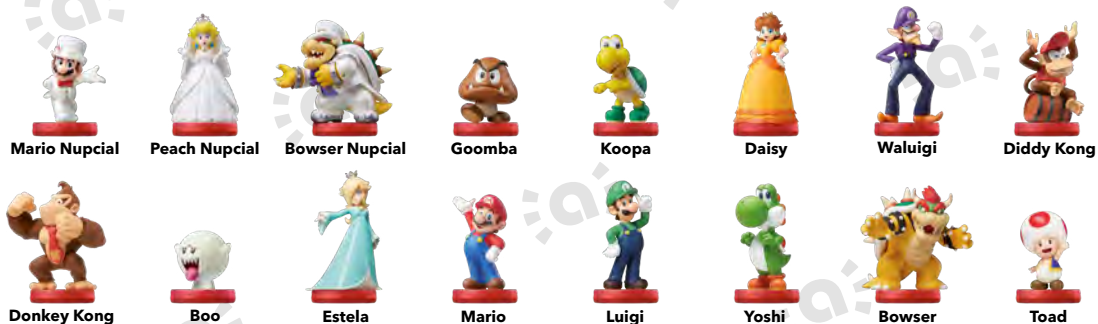

Este juego es compatible con